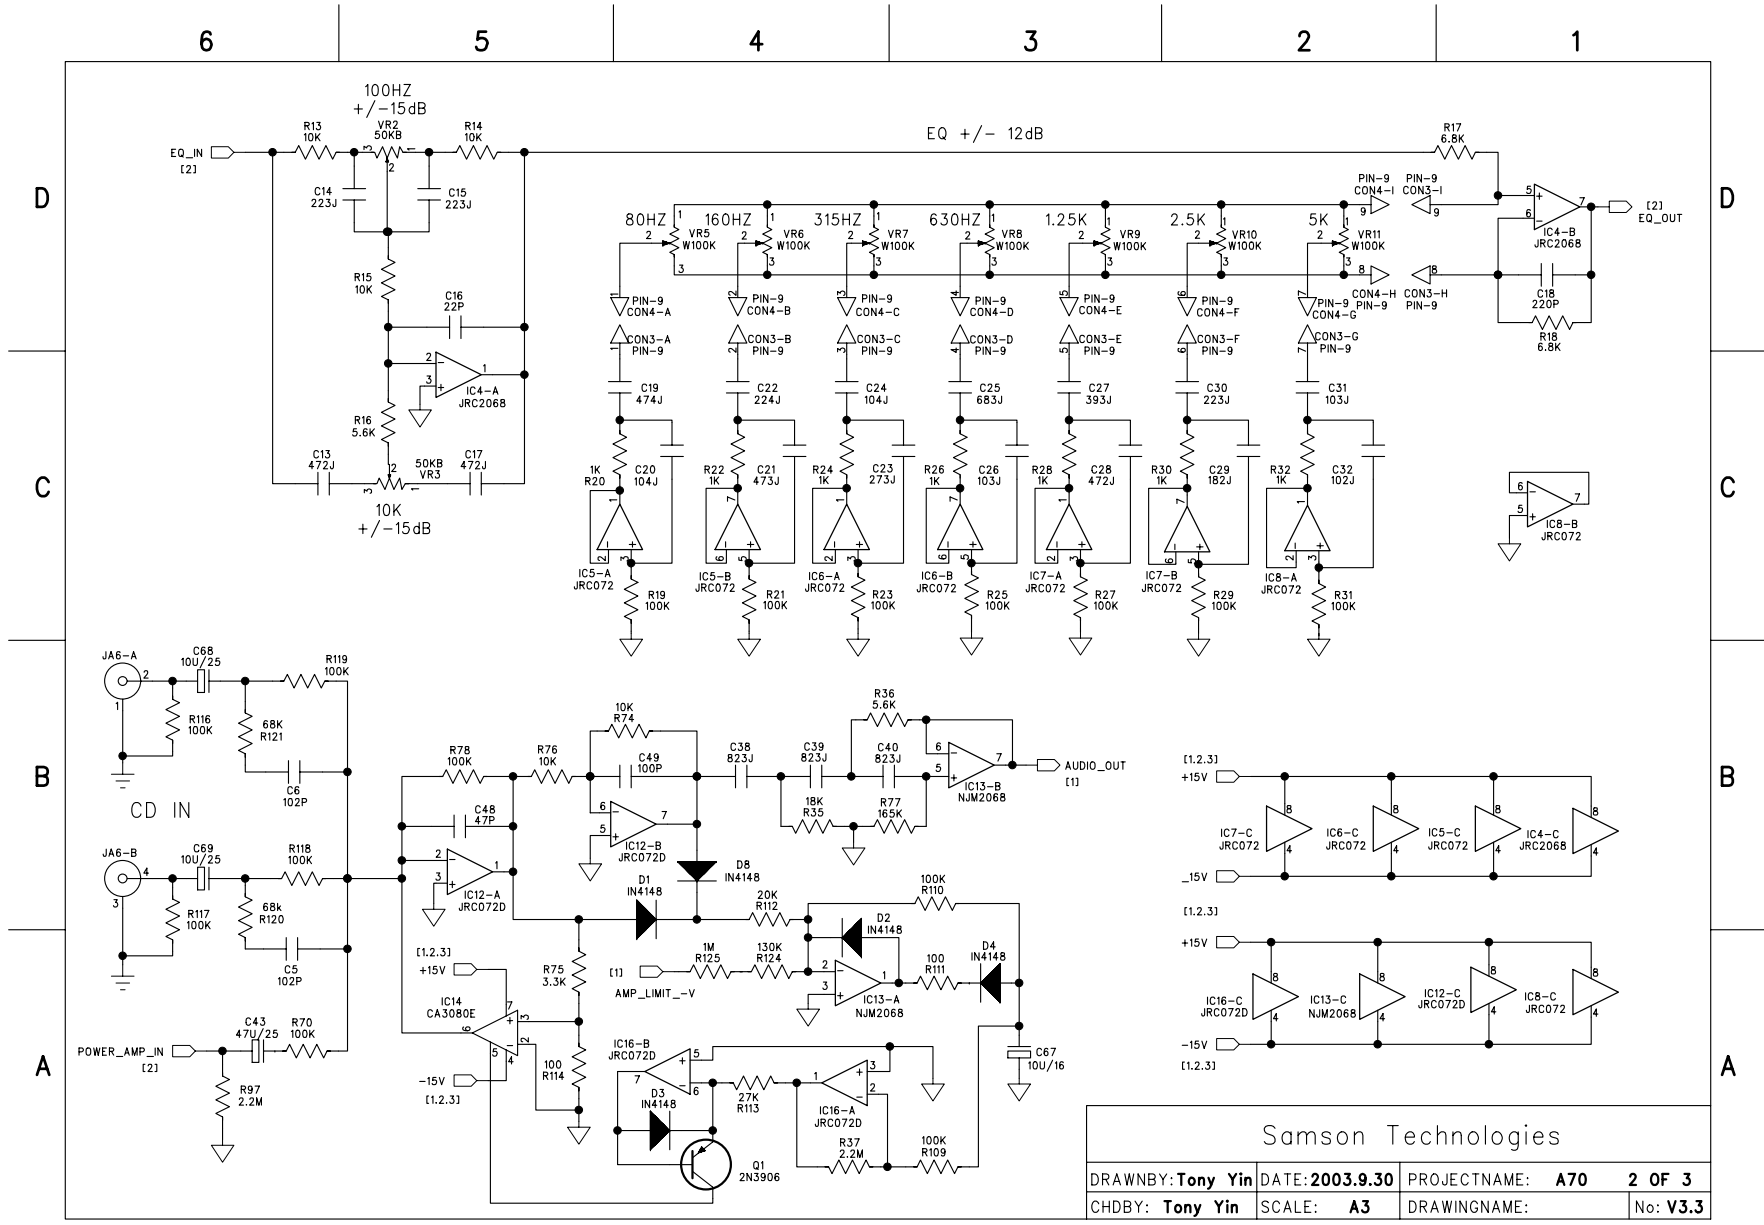

Samson Technologies

DRAWNBY: Tony Yin	DATE: 2003.9.30	PROJECTNAME: A70	1 OF 3
CHDBY: Tony Yin	SCALE: A3	DRAWINGNAME:	No: V3.3

Samson Technologies

DRAWN BY: Tony Yin	DATE: 2003.9.30	PROJECT NAME: A70	2 OF 3
CHD BY: Tony Yin	SCALE: A3	DRAWING NAME:	No: V3.3

Samson Technologies

DRAWNBY: Tony Yin	DATE: 2003.9.30	PROJECTNAME: A70	3 OF 3
CHDBY: Tony Yin	SCALE: A3	DRAWINGNAME:	No: V3.3