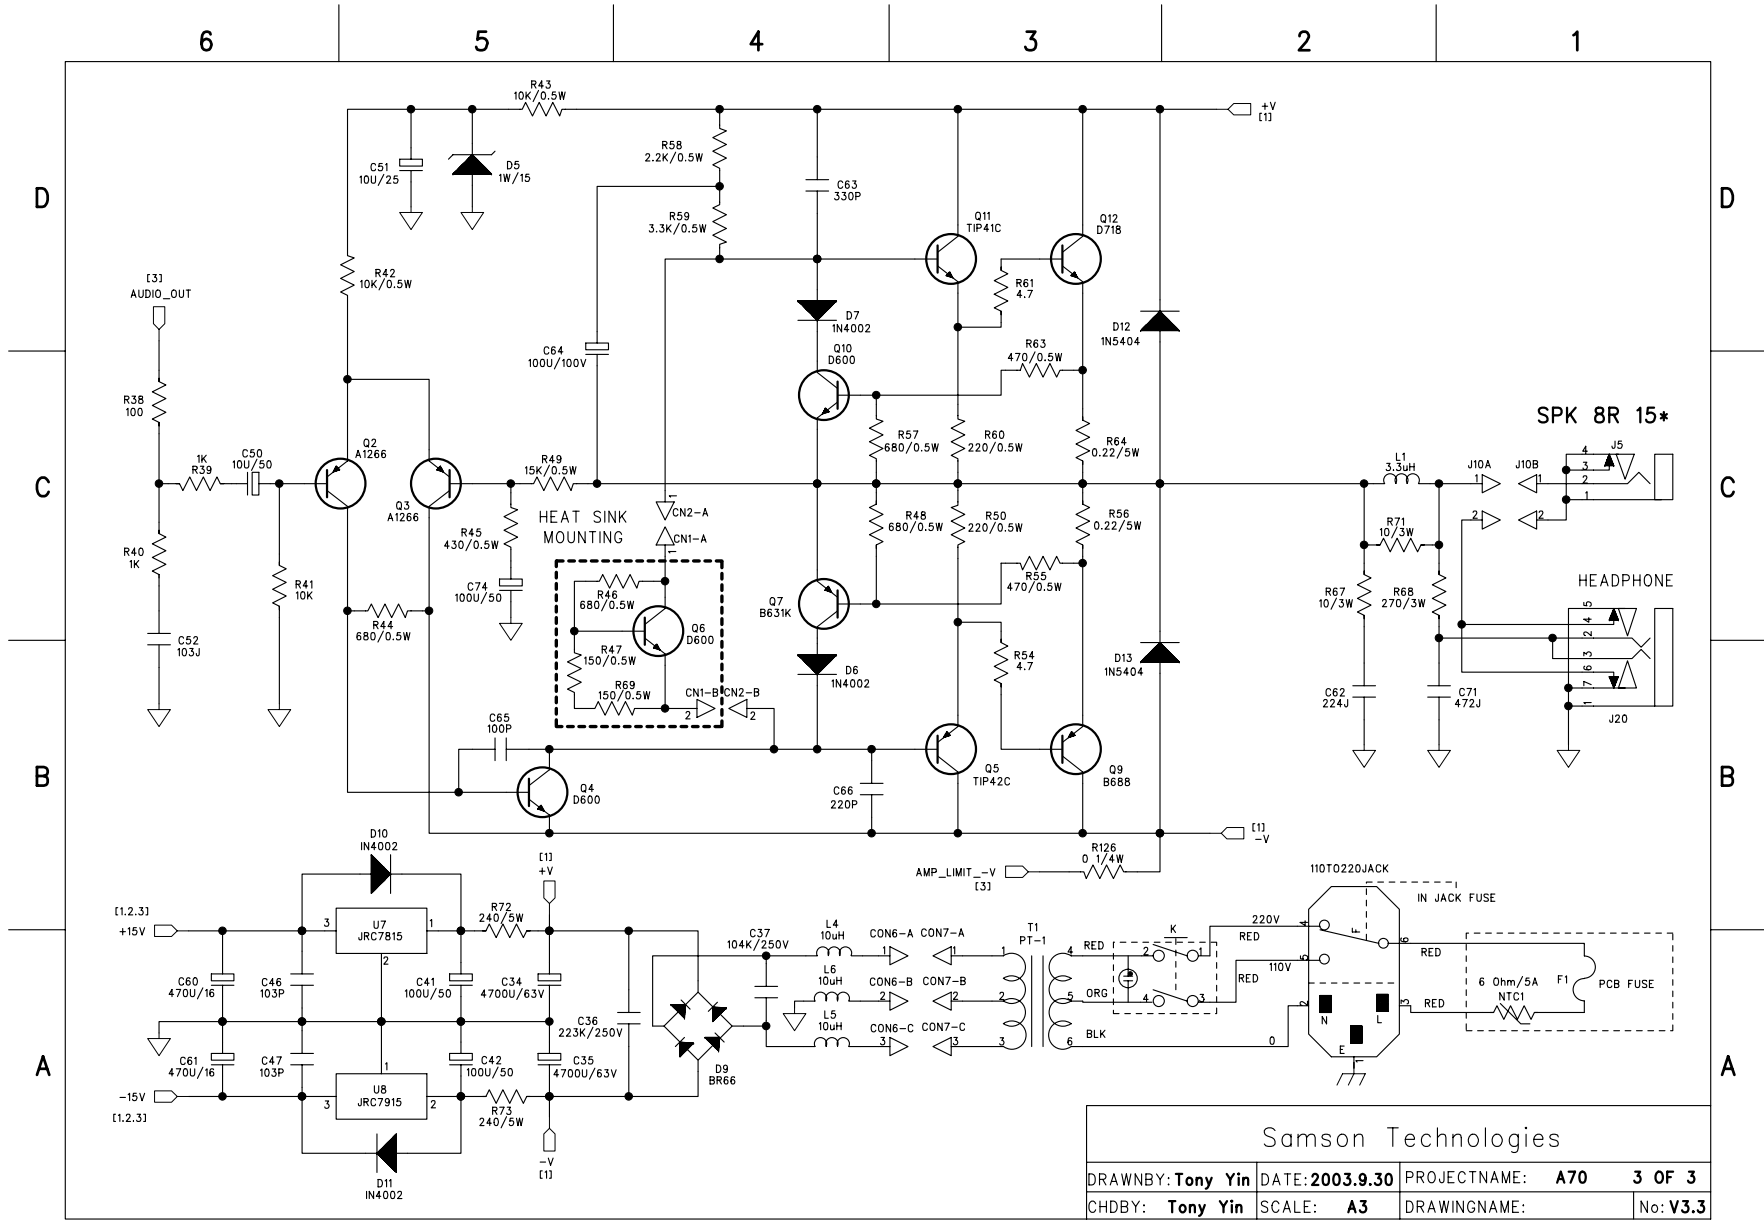

Samson Technologies

DRAWNBY: Tony Yin	DATE: 2003.9.30	PROJECTNAME: A70	1 OF 3
CHDBY: Tony Yin	SCALE: A3	DRAWINGNAME:	No: V3.3

Samson Technologies

DRAWN BY: Tony Yin	DATE: 2003.9.30	PROJECT NAME: A70	2 OF 3
CHD BY: Tony Yin	SCALE: A3	DRAWING NAME:	No: V3.3

Samson Technologies

DRAWNBY: Tony Yin	DATE: 2003.9.30	PROJECTNAME: A70	3 OF 3
CHDBY: Tony Yin	SCALE: A3	DRAWINGNAME:	No: V3.3