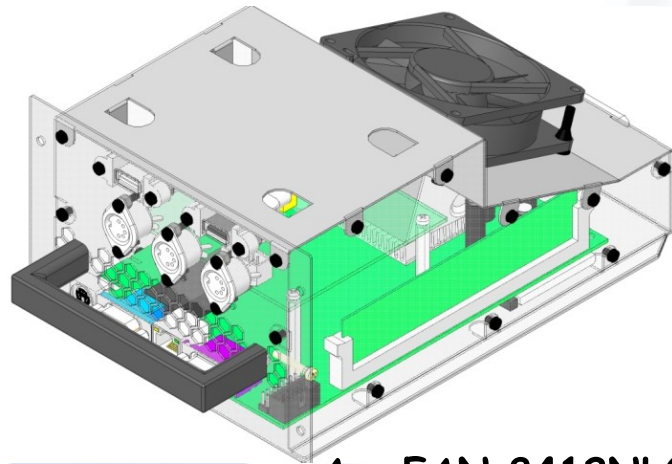

## The DESK: The PC Box

- A - FAN 8412NLG
- B - mechanical cover
- C - MIDI BOARD SF2038-001-01
- D - mechanical panel
- E - mechanical panel
- F - mechanical panel
- G - mechanical panel