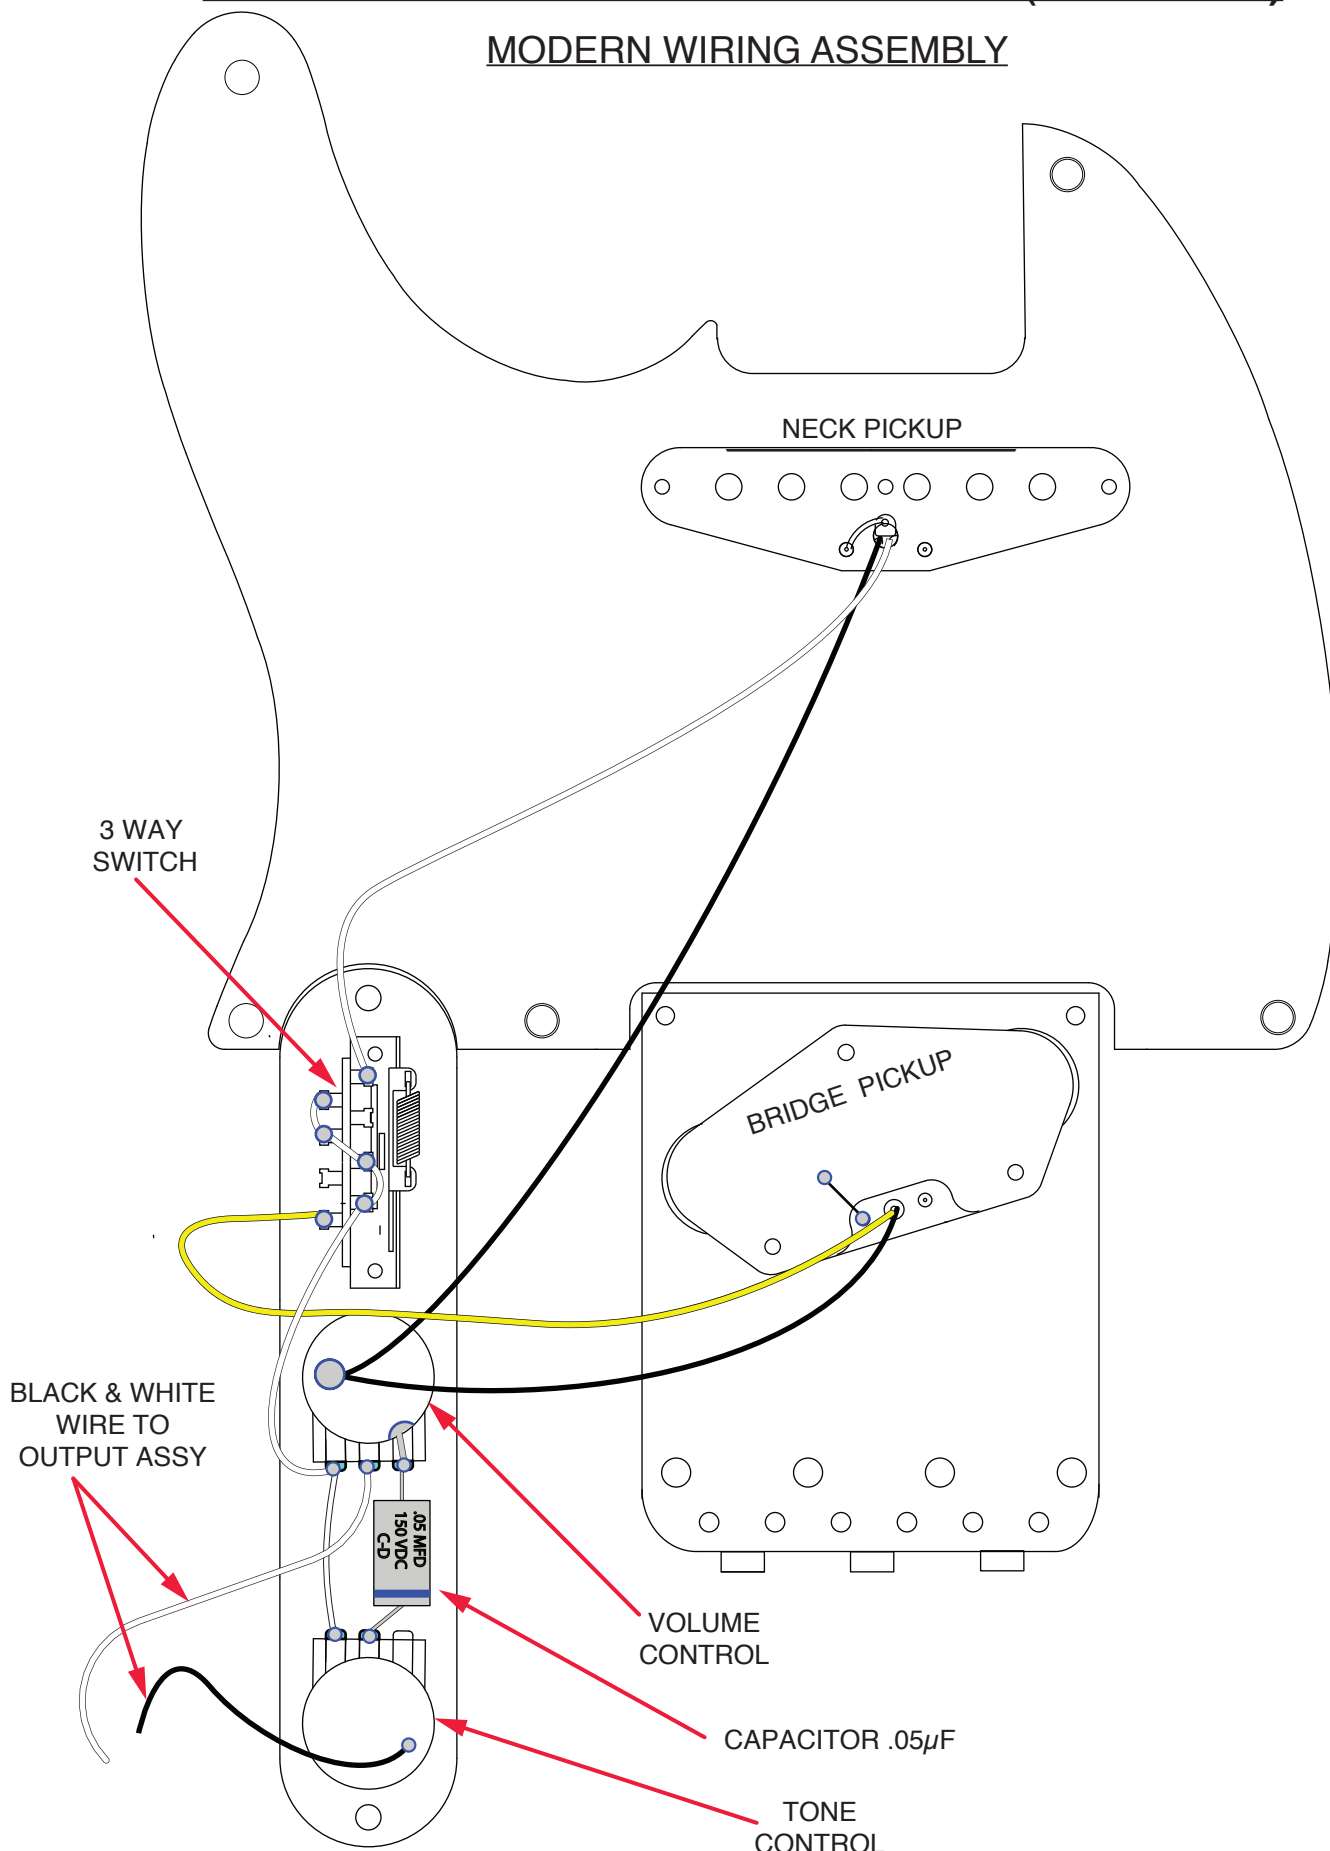

AMERICAN VINTAGE 52 TELECASTER® (0110202850)

PARTS LAYOUT

AMERICAN VINTAGE 52 TELECASTER® (0110202850)

PARTS LIST

REF#	DESCRIPTION	PART NUMBER
1	BODY VINT 52 TELE BTB	0093577550
2	NECK 52 VINT TELE UPG MPL	0092973821
3	KEY SET GUITAR NI W/FENDER LOGO	0091059060
4	BUSHING STRING POST VINTAGE	0994946000
5	SCREW 3 X 3/8 RHS NI	0018370049
6	STRING GUIDE VINTAGE TELE	0994912000
7	SCREW 4 X 1/2 OHS NI	0018368049
8	NECK PLATE VINT 52 TELE	0018353000
9	SCREW SMA 8 X 1-3/4 OHS NI	0018369049
10	PICKGUARD TELE VINT B & P	0992019000
11	CONTROL PLATE TELE VINTAGE	0093607000
12	3 WAY LEVER SWITCH	0038993000
13	KNOB SWITCH VINTAGE TELE	0093602000
14	SCREW MA 6-32 X 3/8 RHS NI	0018375049
15	CONTROL KNOB VINT 52 TELE KNURLED	0094040000
16	SET SCREW ST 8-32 X 3/16	0994922000
17	NUT HEX 3/8-32 X 3/32 TK NI	0016352049
18	WASHER LOCKING INTL 3/8 X .687	0016436049
19	CONTROL 250K 10%	0990831000
20	CAPACITOR CD .05 μ F 150V AM VINT 50'S	0094119000
21	JACK PHONE OPEN CIRCUIT 11	0021956049
22	FERRULE JACK NICKEL NOCASTER	0058086060
23A	BRIDGE SECTION VINT TELE	0990843000
23B	SPRING COMPRESSION 1-1/16 #144	0018689049
23C	SCREW ST 6-32 X 7/16 OVPT SL NI	0016105049
23D	SCREW M 6-32 X 1-1/4 FLHS NI	0018377049
23E	SCREW M 6-32 X 3/8 OVPT SL NI	0094038000
24	SCREW WOOD 6 X 1 OHS NI	0018371049
25	PICKUP ASSY 52 TELE BRDG	0094123000
26	SCREW 6-32 X 5/8 RHS NI	0018376049
27	TUBING LATEX CUT .375 X 1/8ID X 1/4OD	0036878000
28	PICKUP ASSY 52 TELE NK	0094124000
29	SCREW WOOD 3 X 1 RHS NI	0018373049
30	TUBING LATEX CUT .550 X 1/8	0039410000

* = NOT PICTURED IN DIAGRAM

AMERICAN VINTAGE 52 TELECASTER® (0110202850)

MODERN WIRING ASSEMBLY

AMERICAN VINTAGE 52 TELECASTER® (0110202850)

VINTAGE WIRING ASSEMBLY

AMERICAN VINTAGE 52 TELECASTER® (0110202850)

SWITCH AND CONTROL FUNCTION

3 WAY SWITCH POSITION			
			← 3 WAY SWITCH POSITION
			← NECK PICKUP
			← BRIDGE PICKUP
	PICKUP IS ON	INDICATES POSITION OF 3 WAY SWITCH 	
	PICKUP IS OFF		