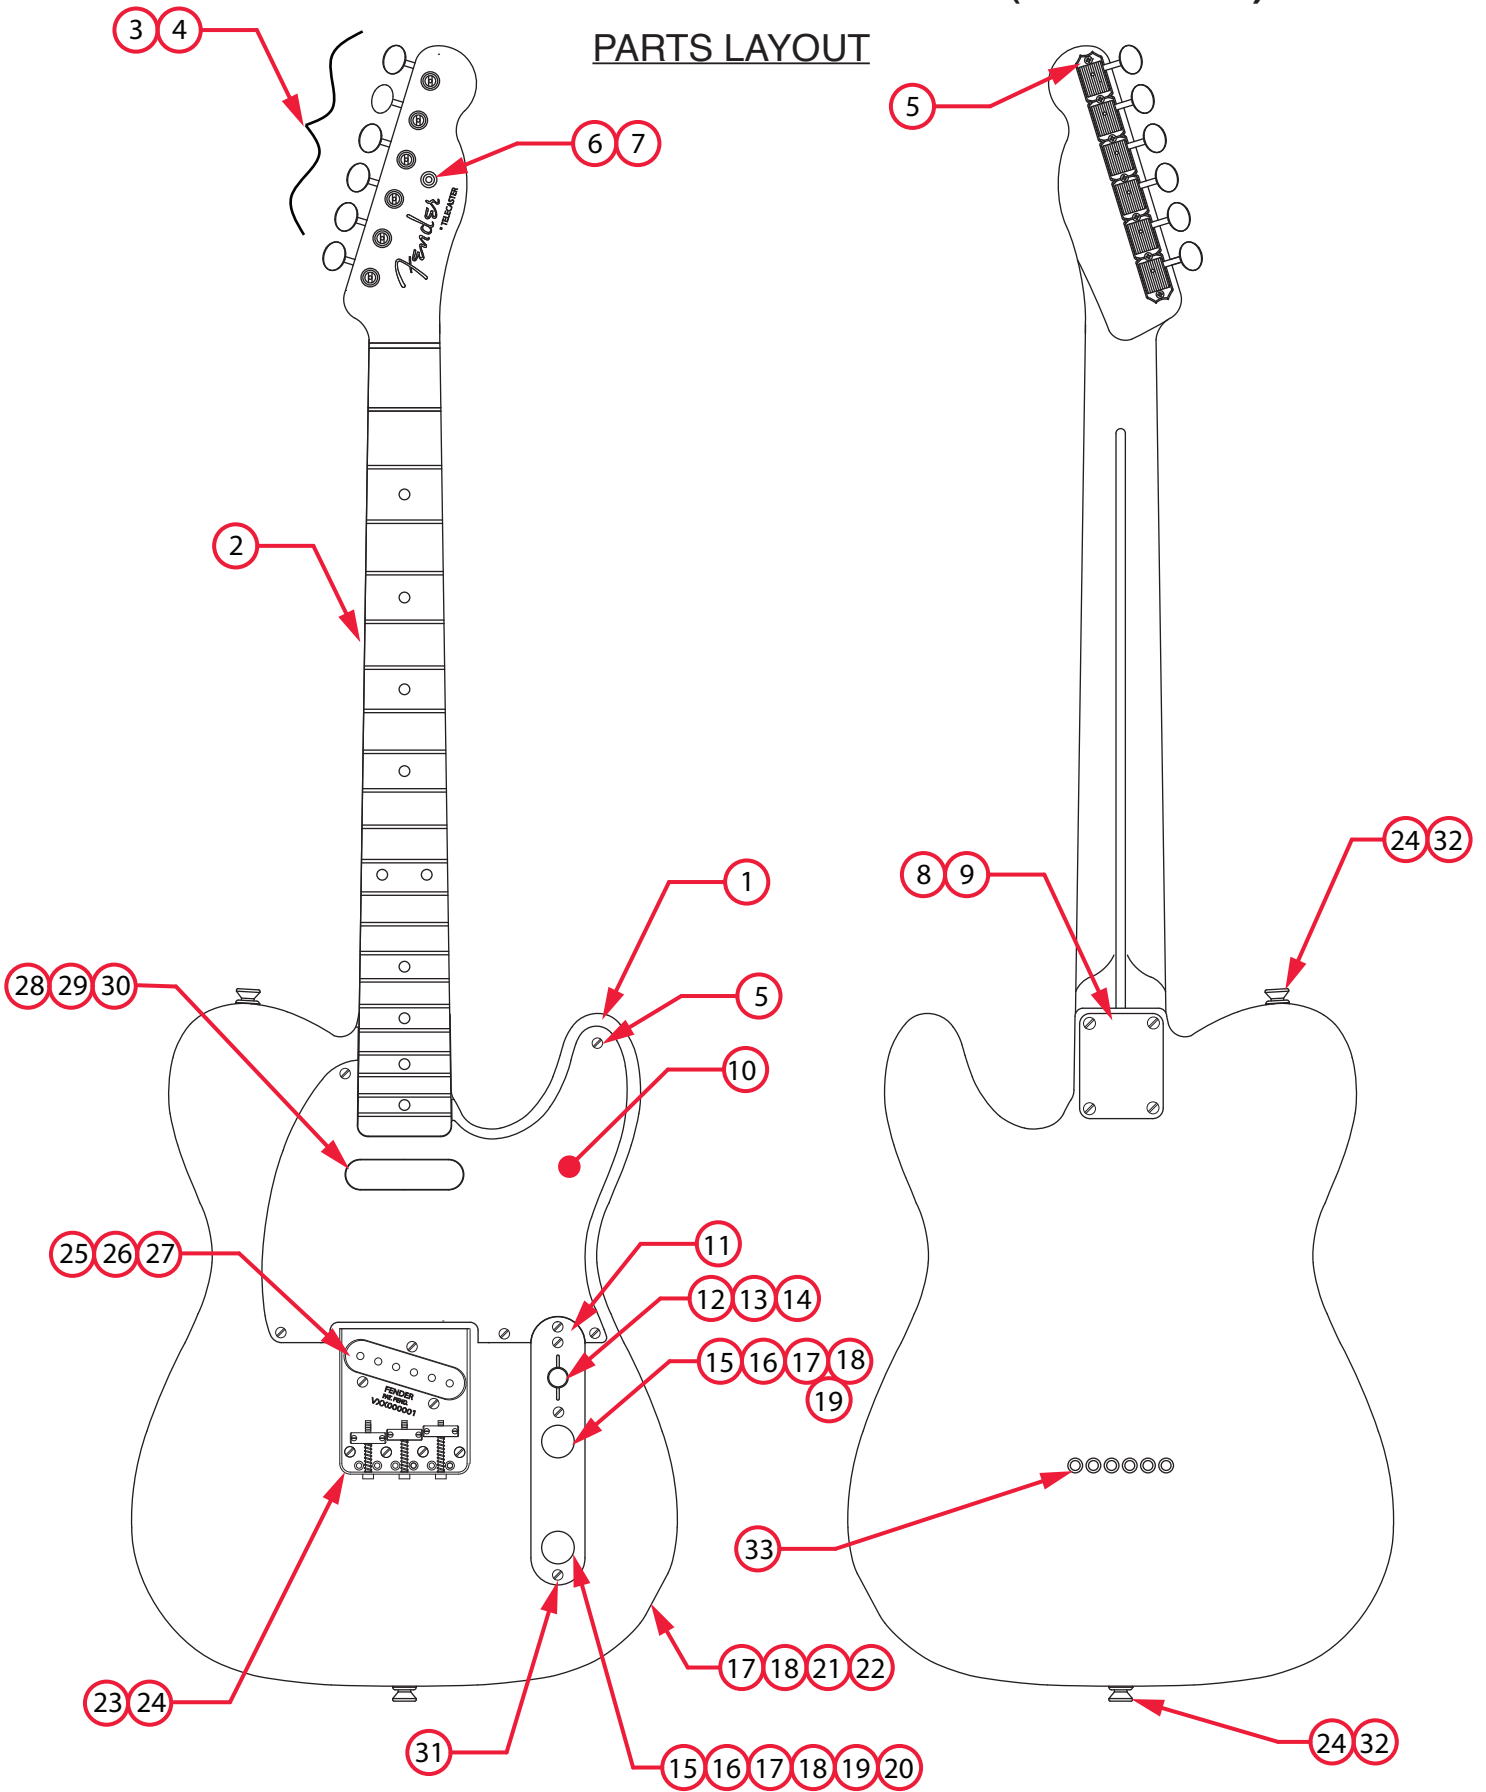

AMERICAN VINTAGE 52 TELECASTER® (0110202850)

PARTS LAYOUT

AMERICAN VINTAGE 52 TELECASTER® (0110202850)

PARTS LIST

REF#	DESCRIPTION	PART NUMBER
1	BODY VINT 52 TELE BTB	0093577550
2	NECK 52 VINT TELE UPG MPL	0092973821
3	KEY SET GUITAR NI W/FENDER LOGO	0091059060
4	BUSHING STRING POST VINTAGE	0994946000
5	SCREW 3 X 3/8 RHS NI	0018370049
6	STRING GUIDE VINTAGE TELE	0994912000
7	SCREW 4 X 1/2 OHS NI	0018368049
8	NECK PLATE VINT 52 TELE	0018353000
9	SCREW SMA 8 X 1-3/4 OHS NI	0018369049
10	PICKGUARD TELE VINT B & P	0992019000
11	CONTROL PLATE TELE VINTAGE	0093607000
12	3 WAY LEVER SWITCH	0038993000
13	KNOB SWITCH VINTAGE TELE	0093602000
14	SCREW MA 6-32 X 3/8 RHS NI	0018375049
15	CONTROL KNOB VINT 52 TELE KNURLED	0094040000
16	SET SCREW ST 8-32 X 3/16	0994922000
17	NUT HEX 3/8-32 X 3/32 TK NI	0016352049
18	WASHER LOCKING INTL 3/8 X .687	0016436049
19	CONTROL 250K 10%	0990831000
20	CAPACITOR CD .05 μ F 150V AM VINT 50'S	0094119000
21	JACK PHONE OPEN CIRCUIT 11	0021956049
22	FERRULE JACK NICKEL NOCASTER	0058086060
23A	BRIDGE SECTION VINT TELE	0990843000
23B	SPRING COMPRESSION 1-1/16 #144	0018689049
23C	SCREW ST 6-32 X 7/16 OVPT SL NI	0016105049
23D	SCREW M 6-32 X 1-1/4 FLHS NI	0018377049
23E	SCREW M 6-32 X 3/8 OVPT SL NI	0094038000
24	SCREW WOOD 6 X 1 OHS NI	0018371049
25	PICKUP ASSY 52 TELE BRDG	0094123000
26	SCREW 6-32 X 5/8 RHS NI	0018376049
27	TUBING LATEX CUT .375 X 1/8ID X 1/4OD	0036878000
28	PICKUP ASSY 52 TELE NK	0094124000
29	SCREW WOOD 3 X 1 RHS NI	0018373049
30	TUBING LATEX CUT .550 X 1/8	0039410000

* = NOT PICTURED IN DIAGRAM

AMERICAN VINTAGE 52 TELECASTER® (0110202850)

MODERN WIRING ASSEMBLY

AMERICAN VINTAGE 52 TELECASTER® (0110202850)

VINTAGE WIRING ASSEMBLY

AMERICAN VINTAGE 52 TELECASTER® (0110202850)

SWITCH AND CONTROL FUNCTION

3 WAY SWITCH POSITION			
			← 3 WAY SWITCH POSITION
			← NECK PICKUP
			← BRIDGE PICKUP
	PICKUP IS ON	INDICATES POSITION OF 3 WAY SWITCH 	
	PICKUP IS OFF		