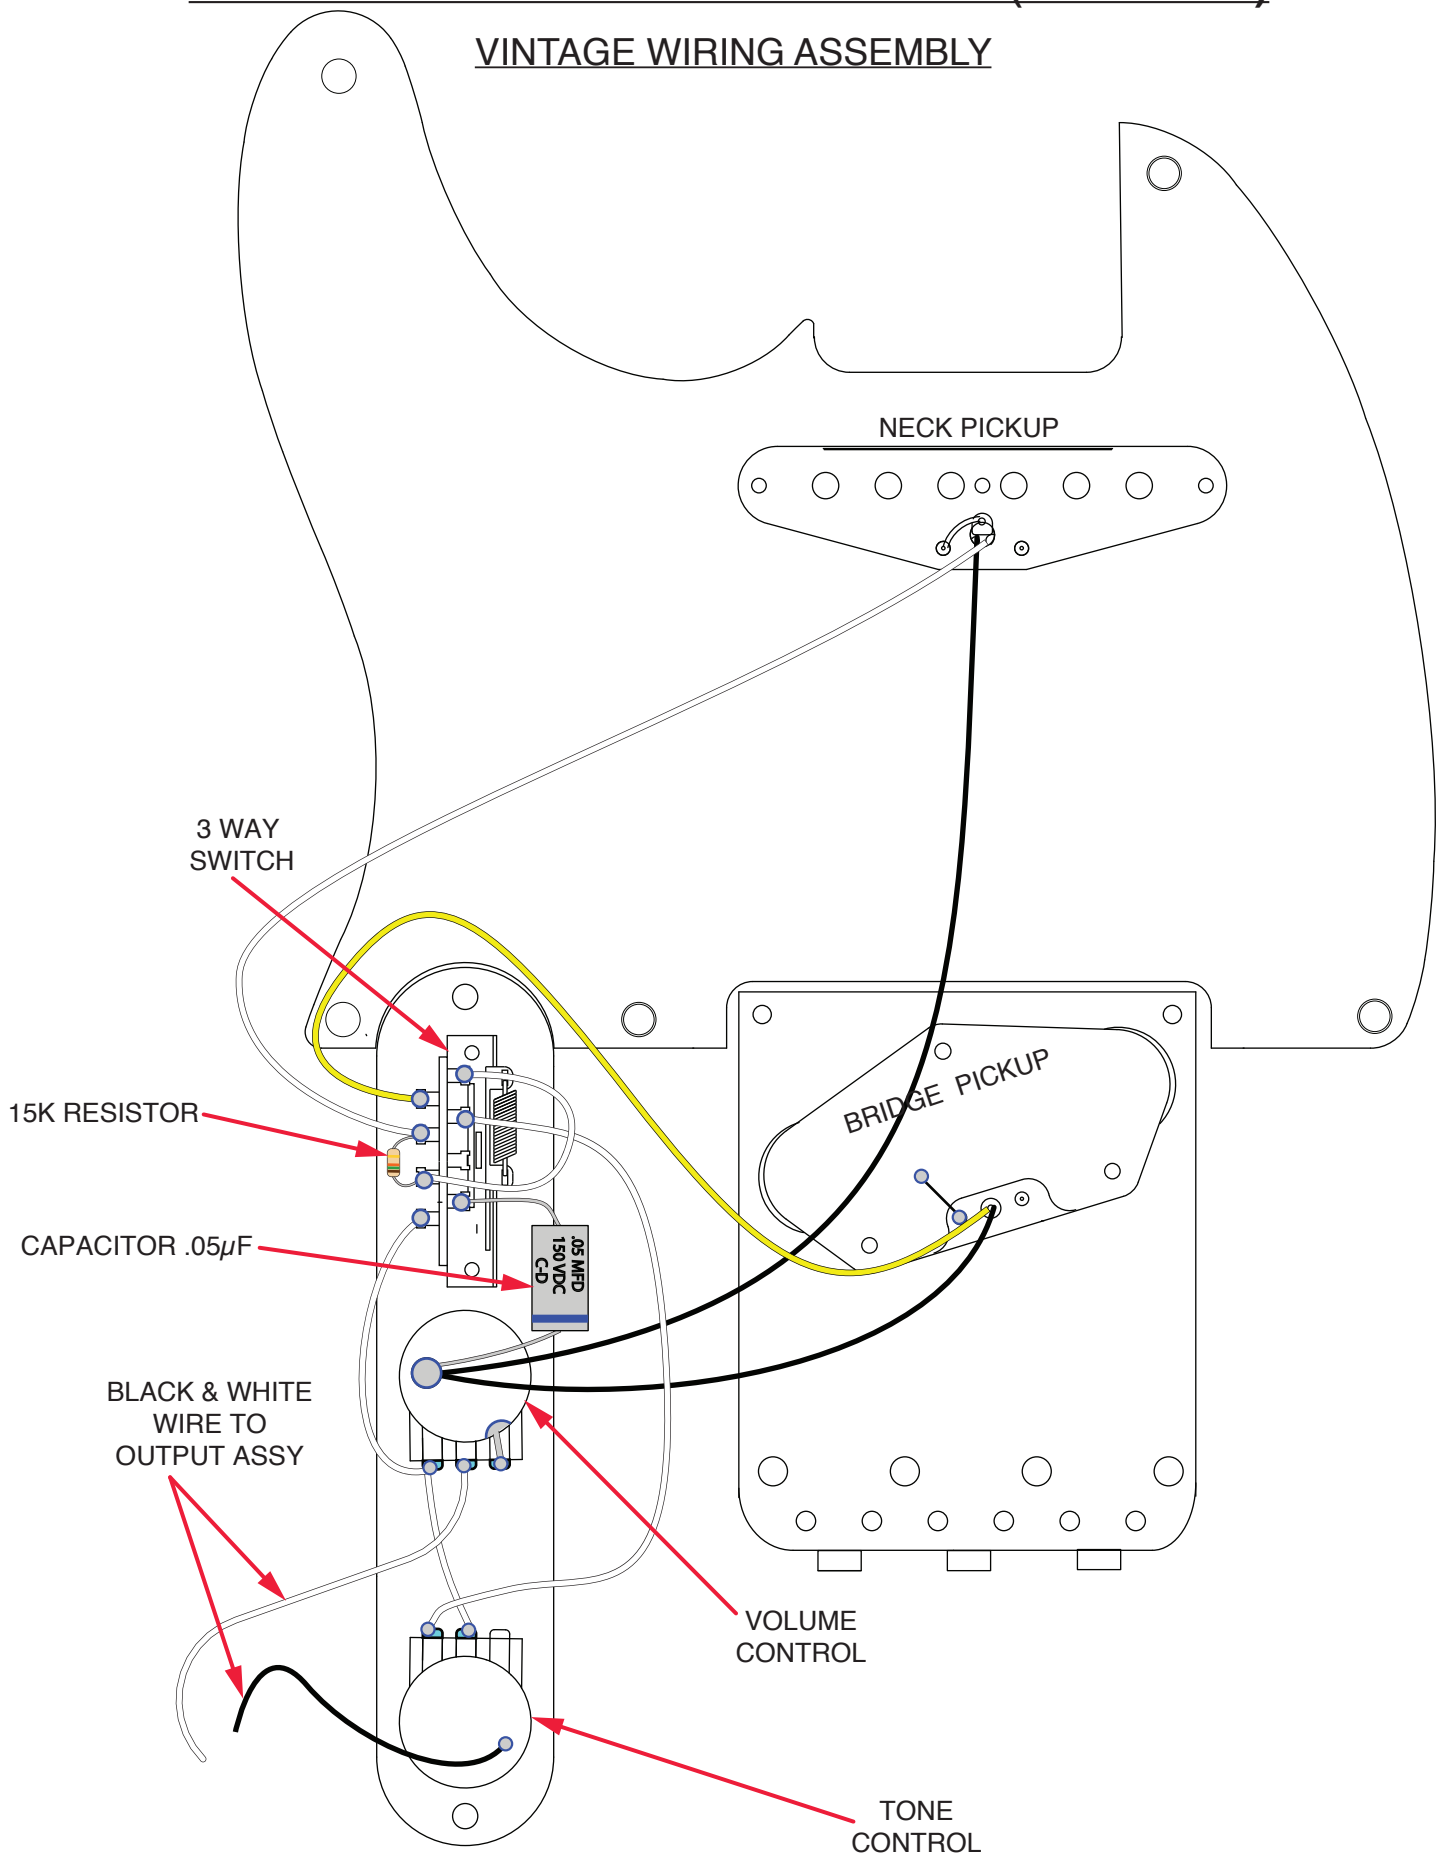

AMERICAN VINTAGE 52 TELECASTER® (0110202850)

PARTS LAYOUT

AMERICAN VINTAGE 52 TELECASTER® (0110202850)

PARTS LIST

REF#	DESCRIPTION	PART NUMBER
1	BODY VINT 52 TELE BTB	0093577550
2	NECK 52 VINT TELE UPG MPL	0092973821
3	KEY SET GUITAR NI W/FENDER LOGO	0091059060
4	BUSHING STRING POST VINTAGE	0994946000
5	SCREW 3 X 3/8 RHS NI	0018370049
6	STRING GUIDE VINTAGE TELE	0994912000
7	SCREW 4 X 1/2 OHS NI	0018368049
8	NECK PLATE VINT 52 TELE	0018353000
9	SCREW SMA 8 X 1-3/4 OHS NI	0018369049
10	PICKGUARD TELE VINT B & P	0992019000
11	CONTROL PLATE TELE VINTAGE	0093607000
12	3 WAY LEVER SWITCH	0038993000
13	KNOB SWITCH VINTAGE TELE	0093602000
14	SCREW MA 6-32 X 3/8 RHS NI	0018375049
15	CONTROL KNOB VINT 52 TELE KNURLED	0094040000
16	SET SCREW ST 8-32 X 3/16	0994922000
17	NUT HEX 3/8-32 X 3/32 TK NI	0016352049
18	WASHER LOCKING INTL 3/8 X .687	0016436049
19	CONTROL 250K 10%	0990831000
20	CAPACITOR CD .05 μ F 150V AM VINT 50'S	0094119000
21	JACK PHONE OPEN CIRCUIT 11	0021956049
22	FERRULE JACK NICKEL NOCASTER	0058086060
23A	BRIDGE SECTION VINT TELE	0990843000
23B	SPRING COMPRESSION 1-1/16 #144	0018689049
23C	SCREW ST 6-32 X 7/16 OVPT SL NI	0016105049
23D	SCREW M 6-32 X 1-1/4 FLHS NI	0018377049
23E	SCREW M 6-32 X 3/8 OVPT SL NI	0094038000
24	SCREW WOOD 6 X 1 OHS NI	0018371049
25	PICKUP ASSY 52 TELE BRDG	0094123000
26	SCREW 6-32 X 5/8 RHS NI	0018376049
27	TUBING LATEX CUT .375 X 1/8ID X 1/4OD	0036878000
28	PICKUP ASSY 52 TELE NK	0094124000
29	SCREW WOOD 3 X 1 RHS NI	0018373049
30	TUBING LATEX CUT .550 X 1/8	0039410000

* = NOT PICTURED IN DIAGRAM

AMERICAN VINTAGE 52 TELECASTER® (0110202850)

MODERN WIRING ASSEMBLY

AMERICAN VINTAGE 52 TELECASTER® (0110202850)

VINTAGE WIRING ASSEMBLY

AMERICAN VINTAGE 52 TELECASTER® (0110202850)

SWITCH AND CONTROL FUNCTION

3 WAY SWITCH POSITION			
			← 3 WAY SWITCH POSITION
			← NECK PICKUP
			← BRIDGE PICKUP
	PICKUP IS ON	INDICATES POSITION OF 3 WAY SWITCH 	
	PICKUP IS OFF		