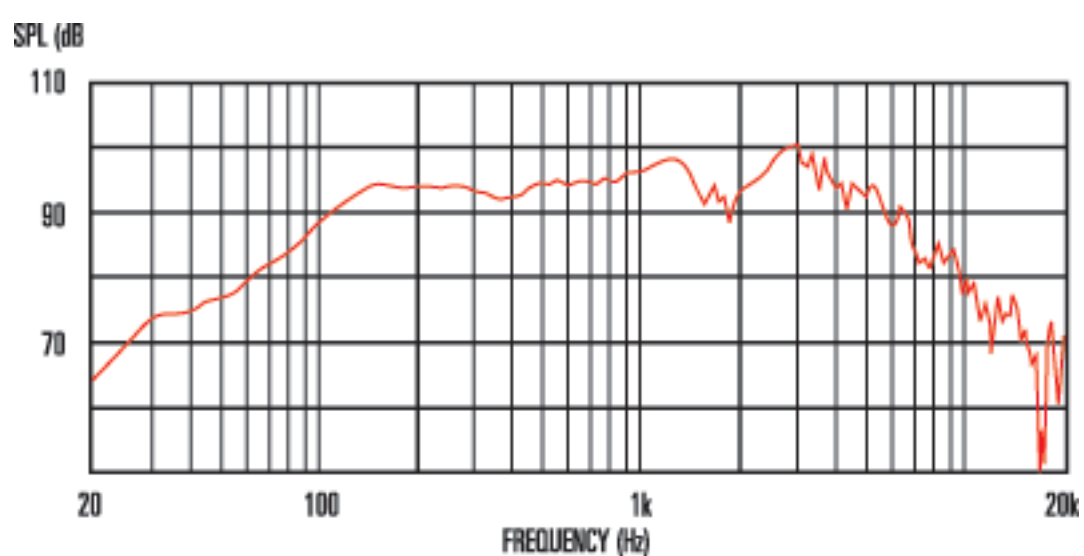

Eight 15

The Eight 15 is ideal for upgrading your bedroom blaster with authentic British tone. Well-balanced mids and highs complement a surprisingly meaty bottom end - it's just about the biggest sounding eight inch speaker we've ever heard!

8 Frequency Response

General Specifications

Nominal diameter	8", 203mm
Power rating	15Wrms
Nominal impedance	8
Sensitivity	95dB
Chassis type	Pressed steel
Voice coil diameter	1", 25mm
Voice coil material	Round copper
Magnet type	Ceramic
Magnet weight	13oz, 0.37kg
Frequency range	100-5000Hz
Resonance frequency, Fs	109.7Hz
DC resistance, Re	6.4

Mounting Information

Cut-out diameter	7.2", 183mm
Diameter	8.1", 205mm
Magnet structure diameter	3.3", 85mm
Mounting slot dimensions	0.19x0.31", 5x8mm Ø
Mounting slot PCD	7.7", 195mm
Number of mounting slots	4
Overall depth	3.3", 82.6mm
Unit weight	2.2lb, 1kg