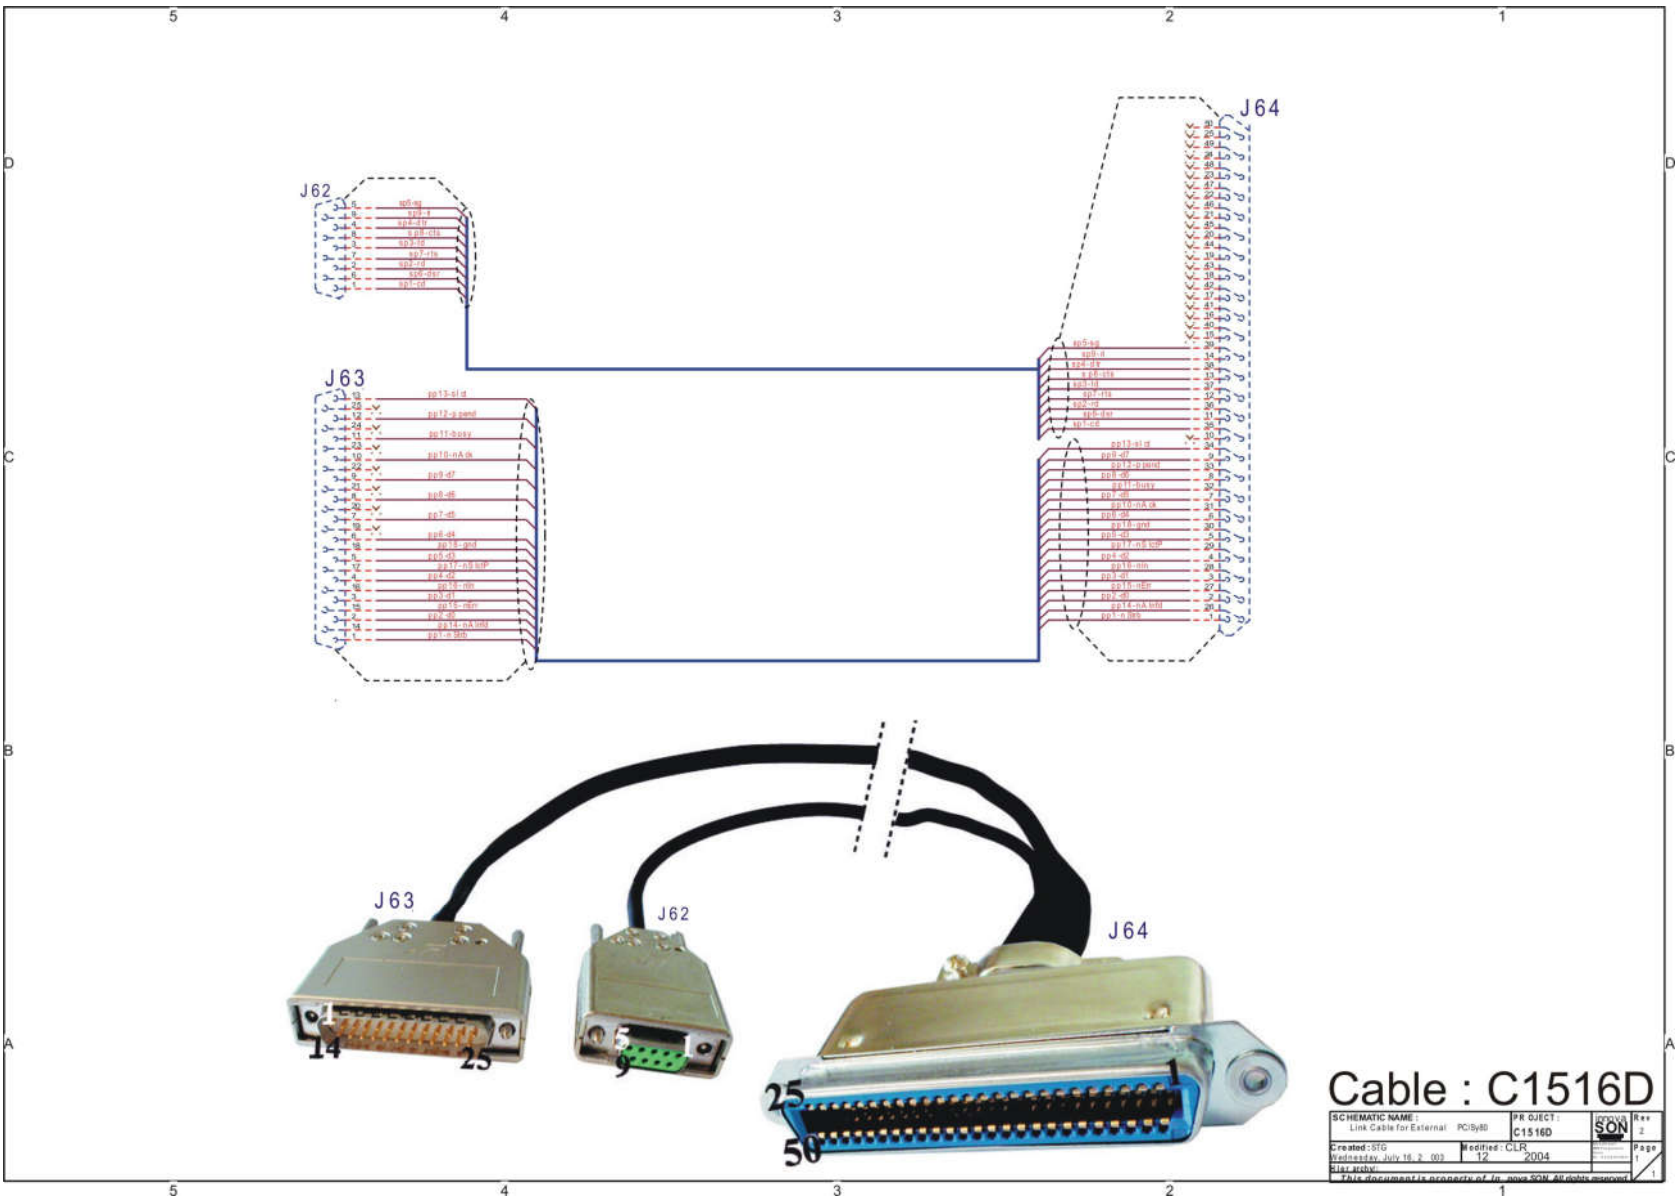

The Spare computer cable : allow to connect an external computer to the desk.

Cable : C1516D

SCHEMATIC NAME: Link Cable for External PC3y80		PR OJECT: C1516D	SON	Rev 2
Created: STG Wednesday, July 14, 2003	Modified: CLR 12/2004			Page 1
This document is property of InnovasON. All rights reserved.				